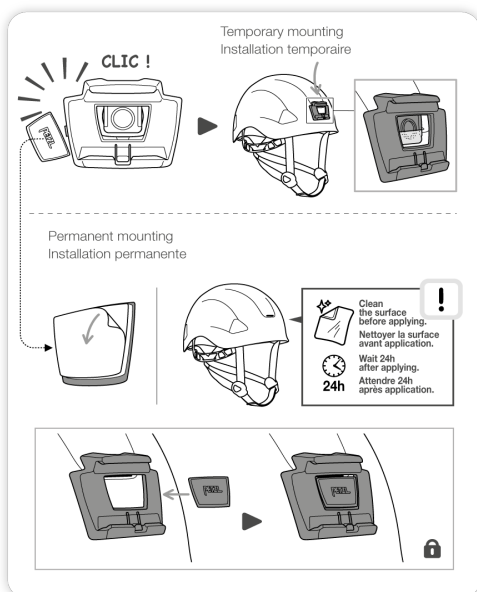

3 year guarantee

SLOT ADAPT

Plate for mounting a Petzl headlamp on a helmet with a slot system.

Platine pour la fixation d'une lampe frontale Petzl sur un casque avec système de fente.

Acrylic adhesive is compatible with Petzl helmets.
For other helmets, verify compatibility with the helmet manufacturer.

Compatible headlamps
Lampes compatibles

Sustaining our Community
Au service de la Communauté
Fondation FONDATION-PETZL.ORG

ED069600A (10/21)