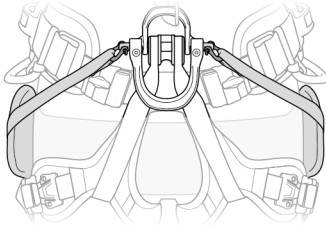

(3)

(4)

PETZL
F-38820 Crolles
[PETZL.COM](https://www.petzl.com)
ISO 9001
© Petzl
Made in Romania

Sustaining our Community
Au service de la Communauté
FONDATION-PETZL.ORG

Installation on the gated ventral attachment point, with shackles

Installation sur point d'attache ventral ouvrable avec manilles

----- Or / ou -----

➡ **i** **ASTRO BOD FAST**
ASTRO SIT FAST

Installation on the textile connection point

Installation sur point d'accroche textile