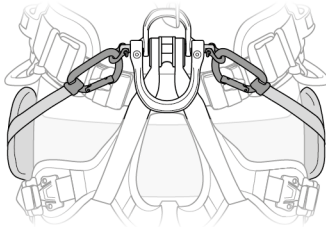

(3)

(4)

PETZL
F-38820 Crolles
[PETZL.COM](https://www.petzl.com)
ISO 9001
© Petzl
Made in Romania

Sustaining our Community
Au service de la Communauté
FONDATION-PETZL.ORG

Installation on the gated ventral attachment point, with shackles

Installation sur point d'attache ventral ouvrable avec manilles

----- Or / ou -----

➡ **i** **ASTRO BOD FAST**
ASTRO SIT FAST

Installation on the textile connection point

Installation sur point d'accroche textile