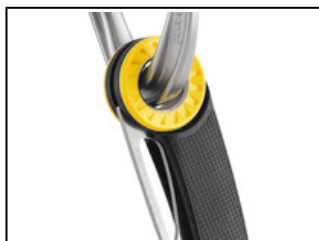

Universe	Professional
Type	Verticality
Category	Packs and accessories
Subcategory	Accessories

SPATHA

The SPATHA knife is designed to accompany the worker at height during all daily tasks. The blade design allows easy cutting of ropes and cordage. It has a carabiner hole for easily attaching the knife to the harness. It is easy to manipulate with its textured wheel, even when wearing gloves, and can be locked in the open position.

- Smooth/serrated combo blade easily cuts ropes and cordage

Carabiner hole allows the knife to be easily attached to the harness.

Short Description Knife with carabiner hole

Selling Points

- Smooth/serrated combo blade easily cuts ropes and cordage
- Hole for attaching the knife to the harness with a CARITOOL tool holder or a carabiner
- Two ways to open the blade: with the notch in the blade if bare handed, or with the textured wheel when wearing gloves
- Mechanism for locking the blade in the open position
- Stainless steel blade for improved durability

Specification

- Material(s): stainless steel, nylon

Specifications by reference

Reference(s)	S92AN
Weight	43 g
Made in	FR
Guarantee	3 years
Packing	FR
Case quantity	20
EAN	3342540097391

Related product(s) CARITOOL
 OK